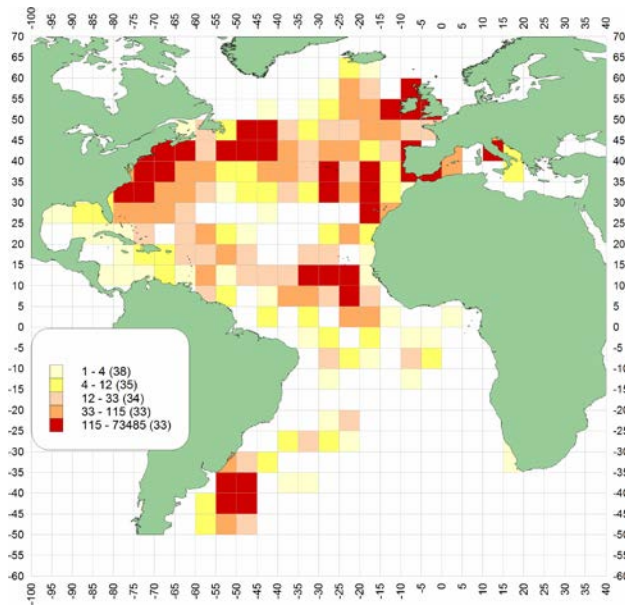

Figures 73 [a-c] BSH. Location of releases and recoveries

Figures 73 [a-c] BSH. Zone de marquage et recapture

Figuras 73 [a-c] BSH. Zona de marcado y recuperación

a)-Density of releases.

b)-Density of recoveries.

c)-Straight displacement between release and recovery locations.