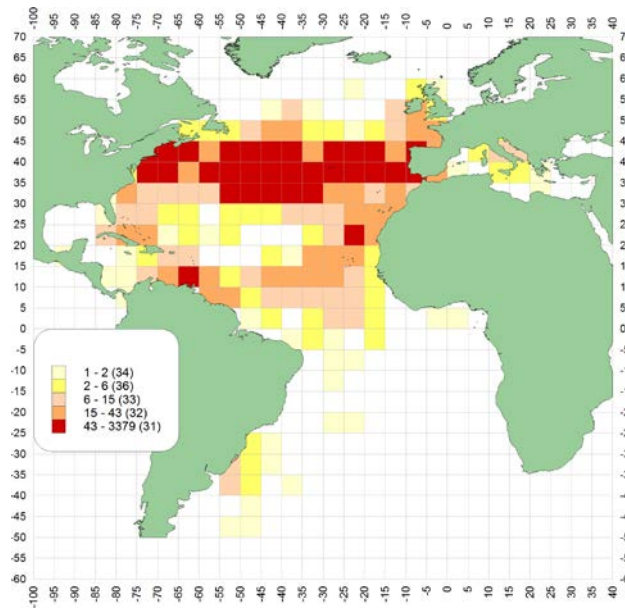

Figures 73 [a-c] BSH. Location of releases and recoveries

Figures 73 [a-c] BSH. Zone de marquage et recapture

Figuras 73 [a-c] BSH. Zona de marcado y recuperación

a)-Density of releases.

b)-Density of recoveries.

c)-Straight displacement between release and recovery locations.