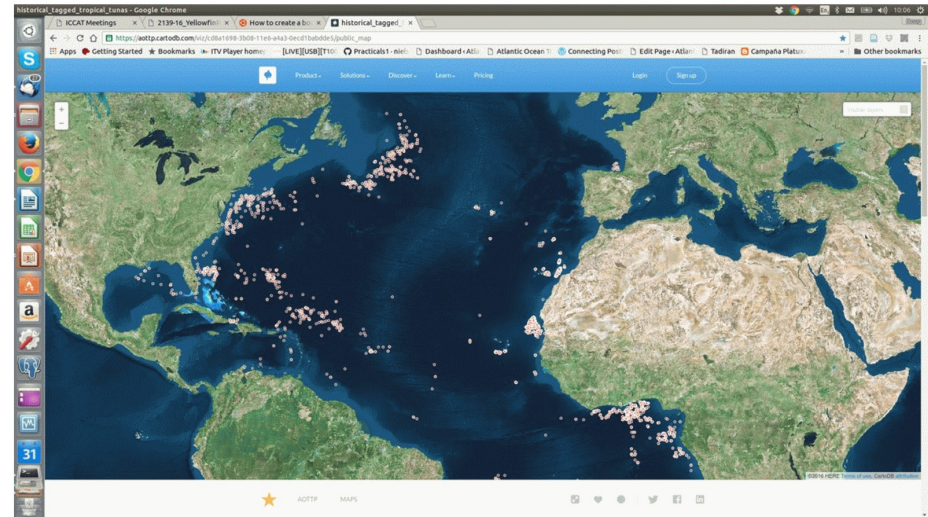

Figure 1. Hallprint spaghetti PDAT conventional tag.

Figure 2. Desert Star SeaTag 3D satellite pop-up tag.

Figure 3. Wildlife Computers PSAT satellite tag.

Figure 4. Lotek 2810 internal, archival tag.

Figure 5. Screenshot of AOTTP Android App for Tagging at Sea.