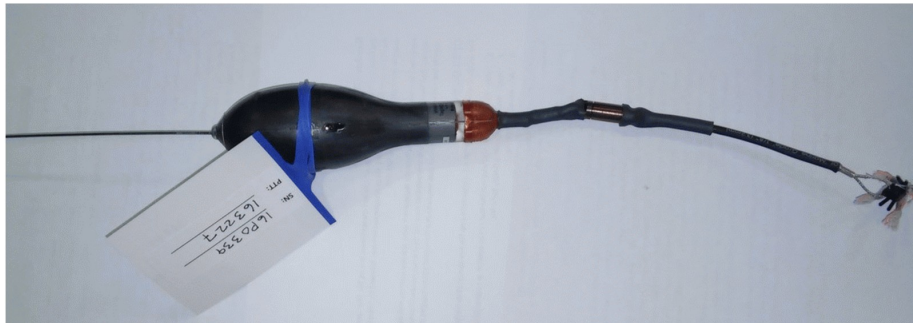

Figure 1. Hallprint spaghetti PDAT conventional tag.

Figure 2. Desert Star SeaTag 3D satellite pop-up tag.

Figure 3. Wildlife Computers PSAT satellite tag.

Figure 4. Lotek 2810 internal, archival tag.

Figure 5. Screenshot of AOTTP Android App for Tagging at Sea.