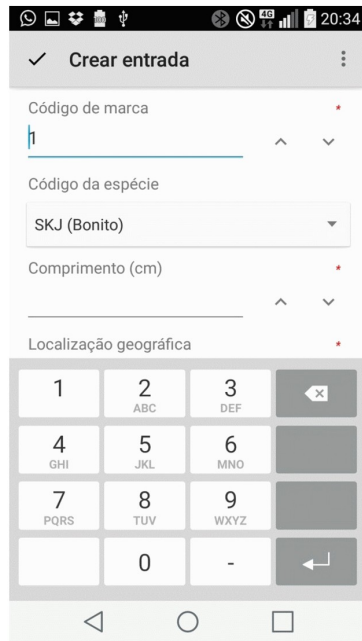

Figure 1. Hallprint spaghetti PDAT conventional tag.

Figure 2. Desert Star SeaTag 3D satellite pop-up tag.

Figure 3. Wildlife Computers PSAT satellite tag.

Figure 4. Lotek 2810 internal, archival tag.

Figure 5. Screenshot of AOTTP Android App for Tagging at Sea.