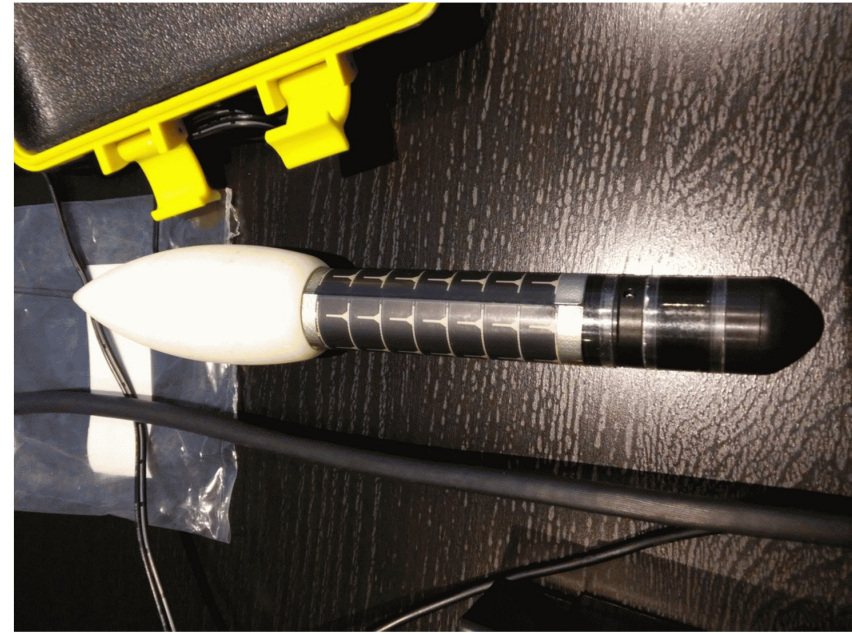

Figure 1. Hallprint spaghetti PDAT conventional tag.

Figure 2. Desert Star SeaTag 3D satellite pop-up tag.

Figure 3. Wildlife Computers PSAT satellite tag.

Figure 4. Lotek 2810 internal, archival tag.

Figure 5. Screenshot of AOTTP Android App for Tagging at Sea.