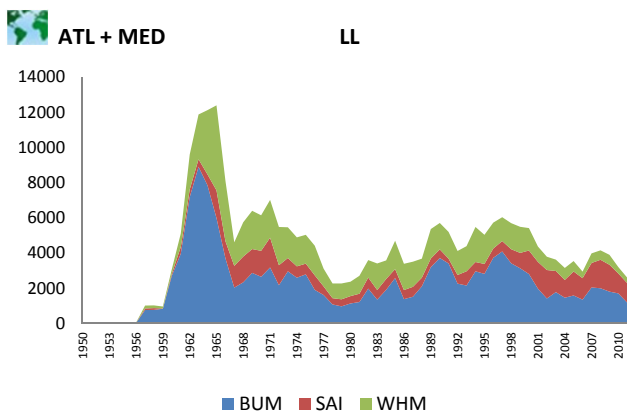

Figure 12 Cumulative purse seine catches of ALB, BFT, BET, SKJ and YFT (ATL + MED)
 Figure 12 Prise cumulative des senneurs de ALB, BFT, BET, SKJ et YFT (ATL + MED)
 Figura 12 Total acumulado de capturas con cerco de ALB, BFT, BET, SKJ y YFT (ATL + MED)

Figure 13 Cumulative longline catches of BUM, SAI and WHM (ATL + MED)
 Figure 13 Prise cumulative à la palangre de BUM, SAI et WHM (ATL + MED)
 Figura 13 Total acumulado de capturas con palangre de BUM, SAI y WHM (ATL + MED)