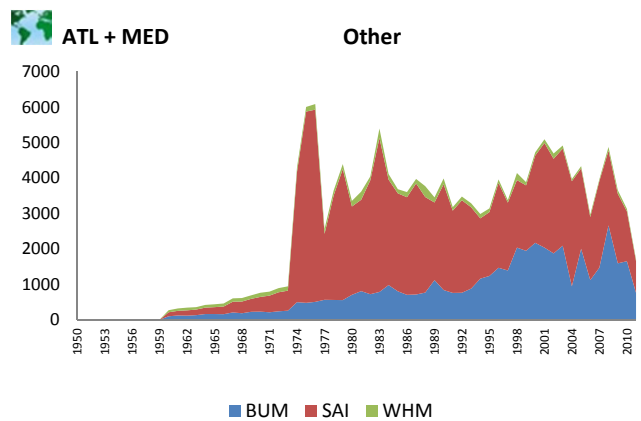

Figure 12 Cumulative purse seine catches of ALB, BFT, BET, SKJ and YFT (ATL + MED)
 Figure 12 Prise cumulative des senneurs de ALB, BFT, BET, SKJ et YFT (ATL + MED)
 Figura 12 Total acumulado de capturas con cerco de ALB, BFT, BET, SKJ y YFT (ATL + MED)

Figure 13 Cumulative longline catches of BUM, SAI and WHM (ATL + MED)
 Figure 13 Prise cumulative à la palangre de BUM, SAI et WHM (ATL + MED)
 Figura 13 Total acumulado de capturas con palangre de BUM, SAI y WHM (ATL + MED)

Figure 14 Cumulative "other gears" catch of BUM, SAI and WHM (ATL + MED)
 Figure 14 Prise cumulative avec d'« autres engins » de BUM, SAI et WHM (ATL + MED)
 Figura 14 Total acumulado de capturas con "otros artes" de BUM, SAI y WHM (ATL + MED)