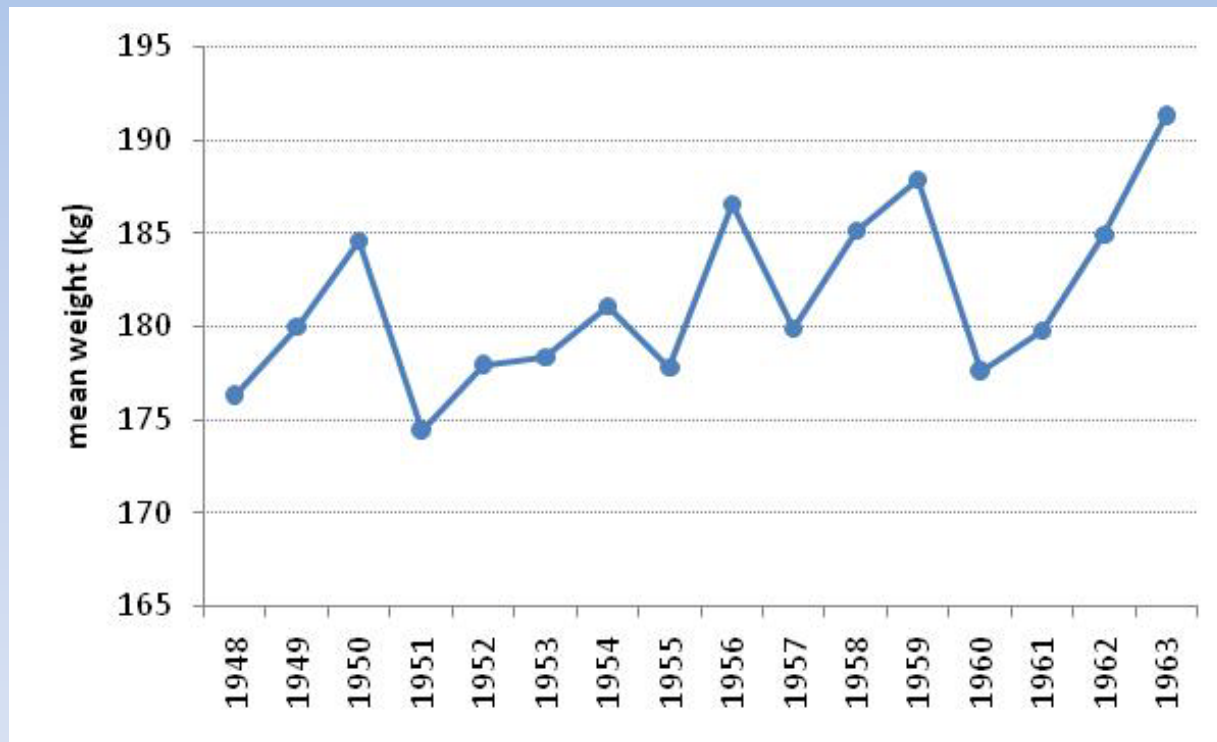

Mean weight of Bluefin tuna imported to Portugal from Moroccan traps (1948-1963)