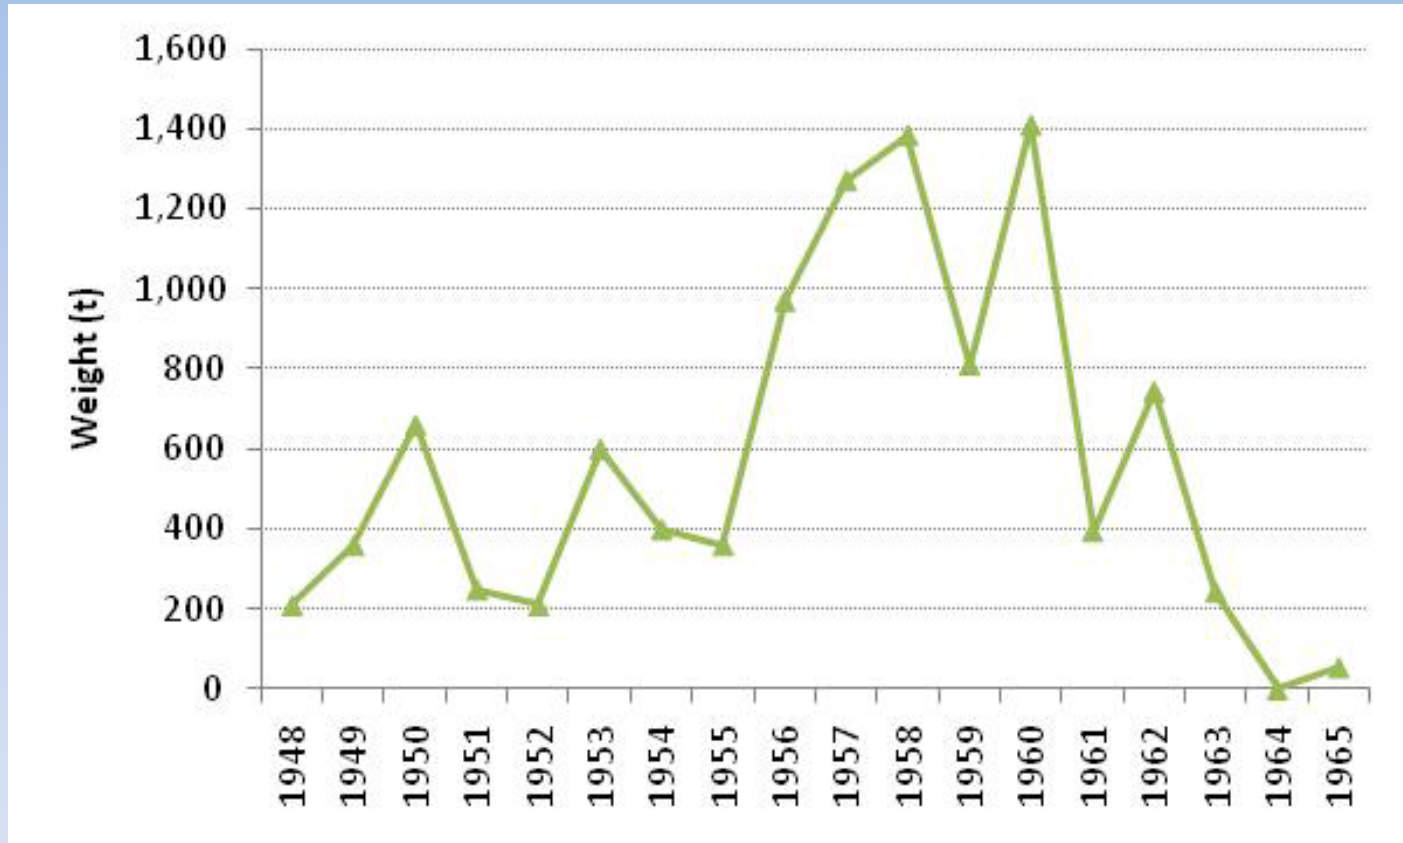

Bluefin tuna imported to Portugal from Moroccan traps from 1948 to -1965 (t)