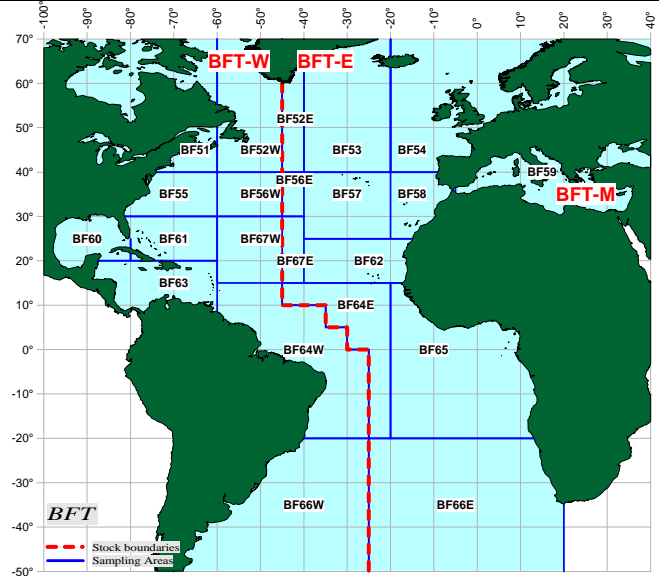

ICCAT geographical delimitations

(2011 version)

Current Stock boundaries (SB) and Sampling Areas for reporting Task I of major tuna and associated species. For all ICCAT species, it is requested that catches be reported separate for the Mediterranean Sea.

BFT

Scientific Name *Thunnus thynnus*
C. Name (EN) Northern bluefin tuna
Nom C. (FR) Thon rouge du Nord
Nombre C (ES) Atún común (Cimarrón)

Stocks

- BFT-E: Eastern stock
  Eastern and Mediterranean management units
- BFT-W: Western stock